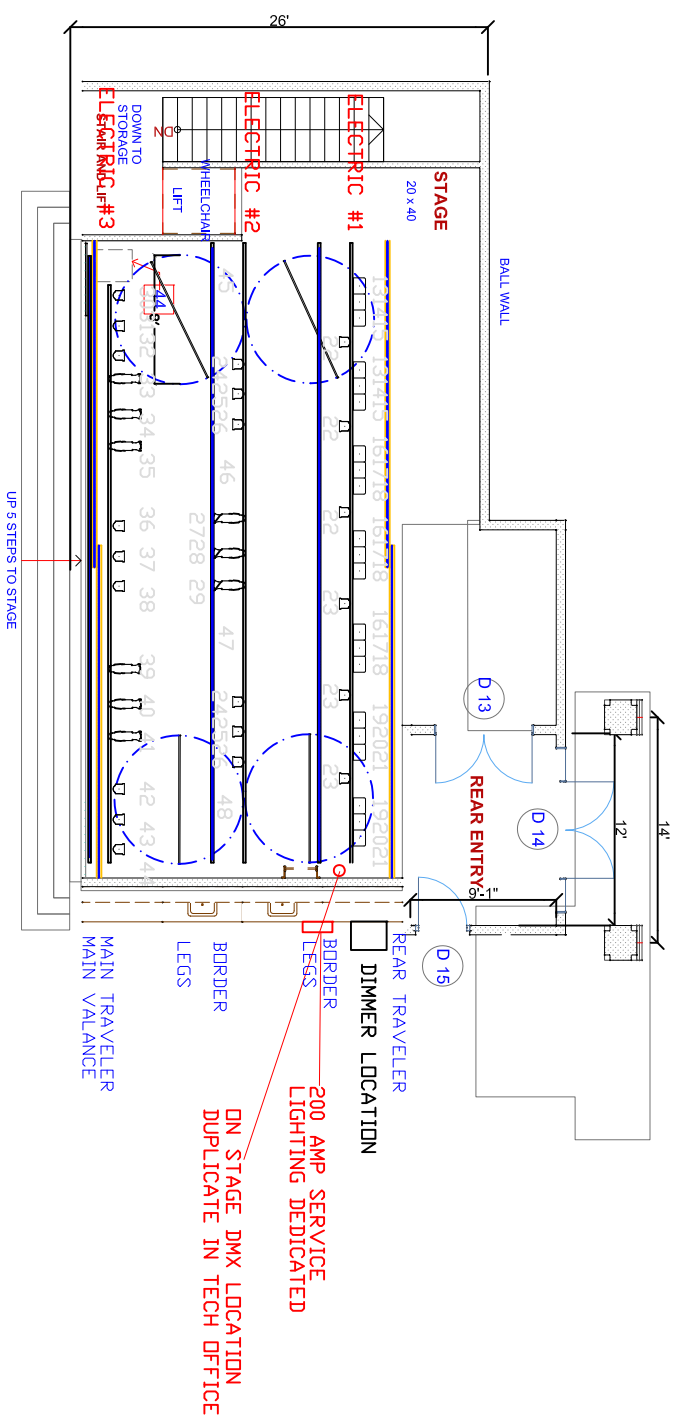

2203 Venus Street
San Diego, CA 92154
(619) 299-2300

REVISIONS

#	DESCRIPTION	DATE
1		
2		
3		
4		
5		
6		

PROJECT TITLE: CHURCH OF THE NATIVITY

VENUE: _____

CLIENT: _____

PRODUCER: _____

LIGHTING DESIGNER: _____

TECHNICAL DIRECTOR: _____

PROGRAMMER: _____

LIGHTING SUPPLIER: SAN DIEGO STAGE & LIGHTING

SCALE: 1/8" = 1'

DATE: APRIL 14, 2008

SHEET: 1

DRAWN BY: DENISE BERNET

- SOURCE FOUR 26*
- SOURCE FOUR 36*
- SOURCE FOUR PAR EA
- SOURCE FOUR PARNEL
- ALTMAN 3CKT ECYC

AP